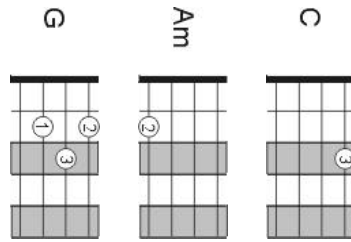

HOW CAN I GET OVER - Pure Heart

Play with a Capo on 1st Fret:

G
Standing on the side of Hell
Am
Looking on the side of Heaven
C G
How can I get over?
G
Trying so hard to move my feet
Am
But it seems I'm sinking deeper
C G
How can I get over?