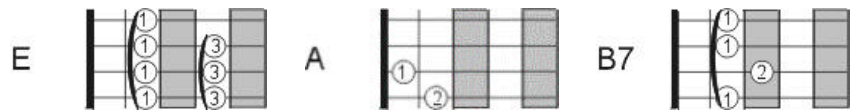

# Ku`u Home `O Kahalu`u – Olomana Version

With Out Capo:

(With Capo On 2<sup>nd</sup> Fret):

B7(A7) E(D)  
 Change is a strange thing that cannot be denied,  
 B7(A7) E(D)  
 It can help you find yourself or make you lose your pride