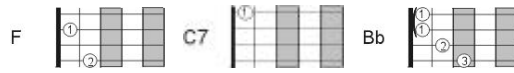

# Waimanalo Blues - Country Comfort Version

Play with Capo on 2<sup>nd</sup> Fret

F C7 F  
Wind's gonna blow so I'm gonna go, down on the road again  
C7 F  
Starting where the mountains left me, I end up where I began  
Bb  
Where I will go the wind only knows.  
F  
Good times around the bend.