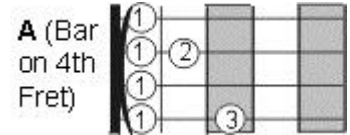

Hele Mai

Performed by The Makaha Sons

Transcribed Phonetically, My Apologies to the Hawaiians for Murdering Their Language

Capo 1st Fret

Chords Used In This Song: A, D, E7, Dm, A on 4th (B4-6050)*

*B4-6050 = Bar 4th Fret then Finger Gstring on 6th leave
Cstring Open, Finger E on 5th, A Open. See Diagram at right ->