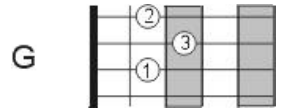

Leaving On A Jet Plane

performed by Justin

"This is the final boarding call for Hawaiian Airlines flight 705 non stop service to Los Angeles. All confirmed passengers should be on board at this time. Mahalo"

Intro: G,C,D7

G C
All my bags are packed, I'm all ready to go,
G C
I'm standing hear outside your door,
G C D7
I hate to wake you up, to say goodbye
G C
But the dawn is breaking its early morn
G C
The taxis waiting he's blowing his horn
G C D7
Already I'm so lonesome, I could die