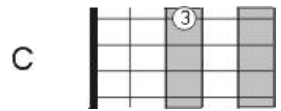

Leaving On A Jet Plane

performed by Justin

"This is the final boarding call for Hawaiian Airlines flight 705 non stop service to Los Angeles. All confirmed passengers should be on board at this time. Mahalo"

Intro: G,C,D7

G C
All my bags are packed, I'm all ready to go,
G C
I'm standing hear outside your door,
G C D7
I hate to wake you up, to say goodbye
G C
But the dawn is breaking its early morn
G C
The taxis waiting he's blowing his horn
G C D7
Already I'm so lonesome, I could die