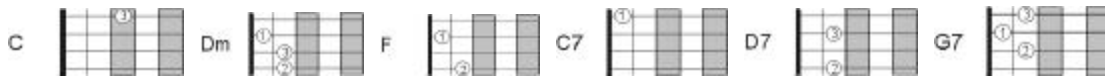

Only The Lonely

Written by Roy Orbison
 Performed by Chris Issac

Intro:

Pick: 3-0,3-2,2-0, then Strum Chord
 (Dum-dum-dum-^C dumby-doo-wah ³⁻
^{0, 3-2, 2-0}

Ooh-yay-yay-^{Dm} yay-yeah ^{3-2,2-1,2-1}
 Oh-oh-oh-^F oh-wah ^{G7}
 Only the ^C lonely ^{G7}
 Only the ^C lonely) ^{N/C}